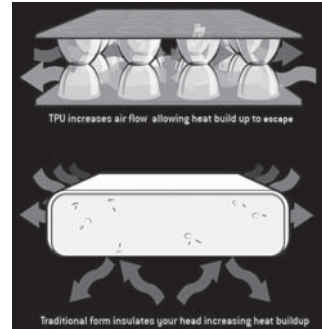

Game's Best Performing Helmet

When you put together design, comfort, durability and cushioning, the ION 4D™ offers unmatched helmet performance! The pioneering Energy Wedge integrated faceguard design – never before seen on the field!

TPU – cushioning material that's superior to older, traditional foam padding. Sleek, aggressive shell design with increased air circulation. Exceeds NOCSAE testing standards and performs well in the new Biokinetics RAM test protocol.