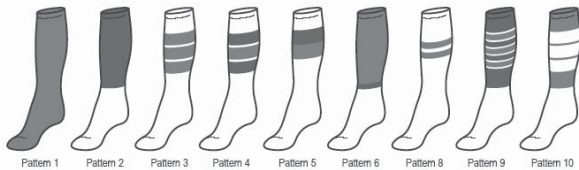

PRO'S CHOICE, COLLEGIATE, AND VARSITY PATTERNS

Twin City Pro's Choice Socks

Hi-Bulk Acrylic Top, Full-cushioned Acrylic Tube Foot. 75% Hi-Bulk Acrylic, 12% Nylon, 10% Elastic, 3% Lycra. Special orders can be made (patterns 1-10) in any stirrup sock color. Minimum order 1 dozen per style, color and size. Available to ship within 4-6 weeks.

*Special Order Item
Call Kimmel For Pricing

Twin City Football Tube Sock

85% Acrylic, 8% Polyester, 4% Nylon, 2% Rubber, 1% Spandex. Special orders can be made in any of the acrylic colors with a minimum order of 1 dozen per style, color and size. Available to ship within 4-6 weeks.

*Special Order Item
Call Kimmel For Pricing